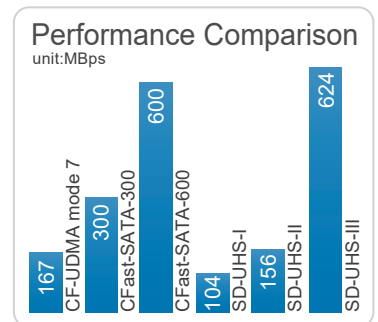

USB 3.1 Gen 2 Type-C™ Card Reader > CFast 2.0 x 2

Supports CFast type I memory card, support CFast 2.0

2 x CFast slot

black

CE FC