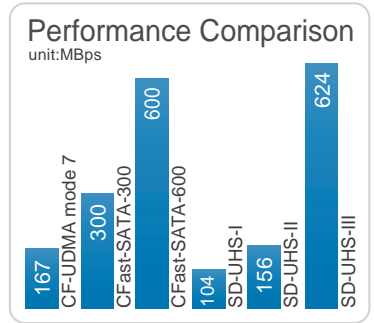

CFast Adapter for SDXC / SDHC / SD Memory Cards

Push to push SD socket
for digital cameras with CFast slot
To use standard SDXC / SDHC / SD memory cards

1 x SD slot

CFast type II

LxWxH: ca. 43 x 36.25 x 5 mm

Windows
7/7-64/8.1/8.1-64
10/10-64

Mac OS
Lion 10.9

Linux
Kernel 3.19

Supports memory up to
2 TB

file system
FAT / FAT32 / exFAT / NTFS