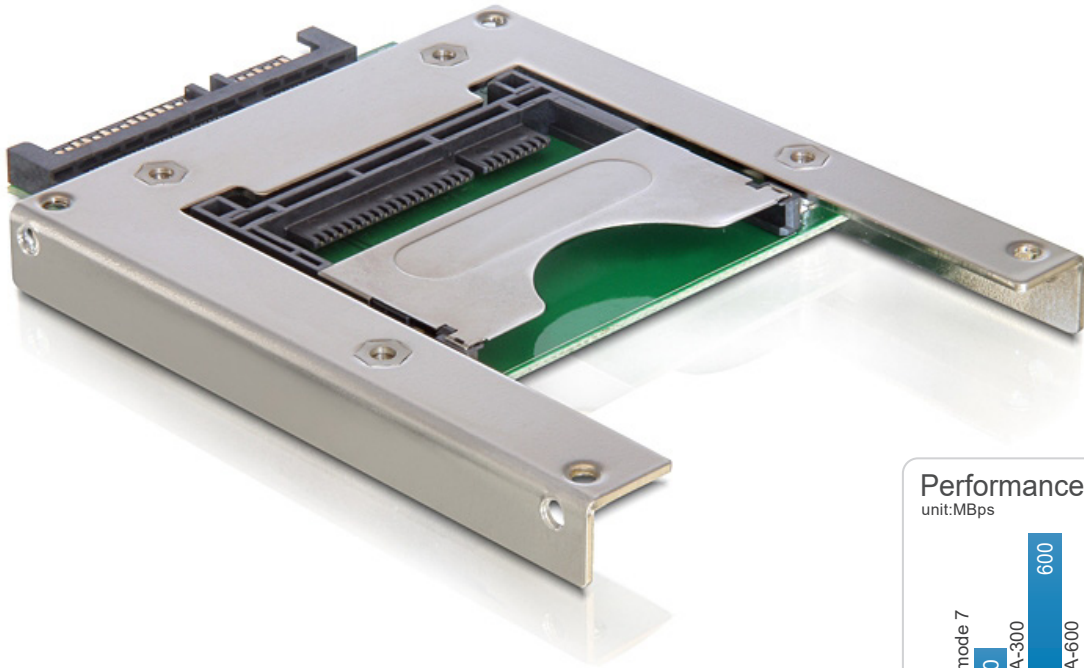

SATA 2.5" Card Reader > CFast

Supports CFast type I memory cards
Supports memory cards up to 64 GB

1 x CFast slot

Bootable

CE FC

Cable content
• SATA data / power cable