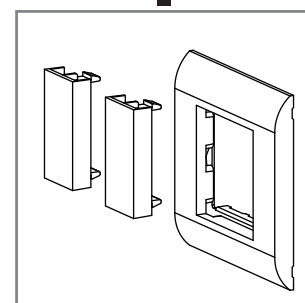

System 45 Module Plate

No cutting 45 x 22.5 mm

white

CE

optional wall plate

Dimensions
45 x 22.5 x 17.3 mm

Housing material
PC + ABS