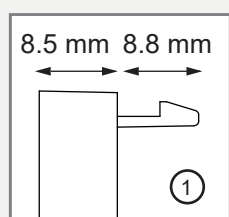

System 45 Module Plate

No cutting 45 x 22.5 mm

white

CE

optional wall plate

Dimensions
45 x 22.5 x 17.3 mm

Housing material
PC + ABS