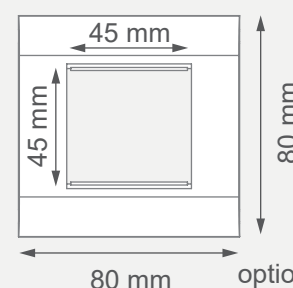

System 45 Module Plate

No cutting 45 x 22.5 mm

white

CE

optional wall plate

Dimensions
45 x 22.5 x 17.3 mm

Housing material
PC + ABS