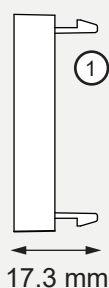

System 45 Module Plate

No cutting 45 x 22.5 mm

white

CE

optional wall plate

Dimensions
45 x 22.5 x 17.3 mm

Housing material
PC + ABS