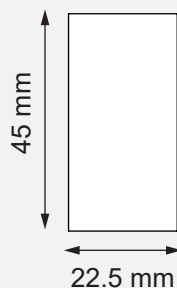

System 45 Module Plate

No cutting 45 x 22.5 mm

white

CE

optional wall plate

Dimensions
45 x 22.5 x 17.3 mm

Housing material
PC + ABS