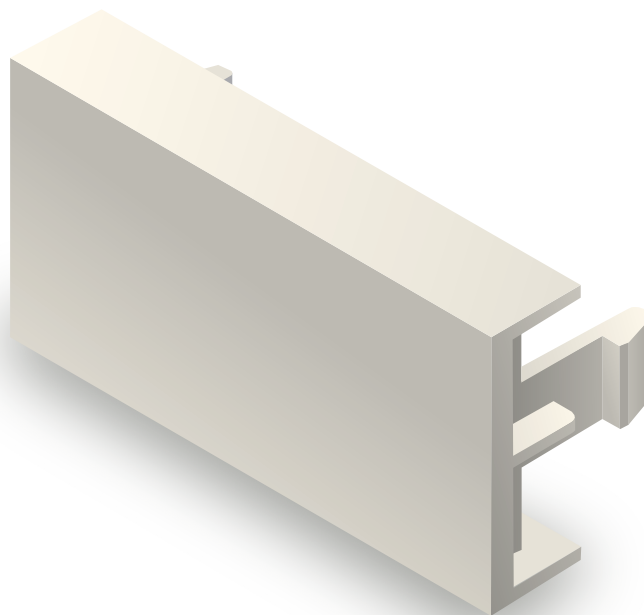

System 45 Module Plate

No cutting 45 x 22.5 mm

white

CE

optional wall plate

Dimensions
45 x 22.5 x 17.3 mm

Housing material
PC + ABS