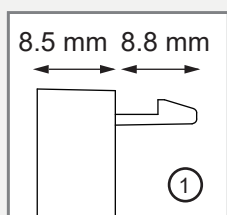

# System 45 Module Plate Rectangular cut-out 12.5 x 21.5 mm, 45 x 22.5 mm

for Displayport and HDMI adapter (81307 / 81308 / 81309 / 81310)

**white**

CE

81307 / 81309

or

81308 / 81310

optional adapters

Dimensions  
45 x 22.5 x 17.3 mm

Housing material  
PC + ABS