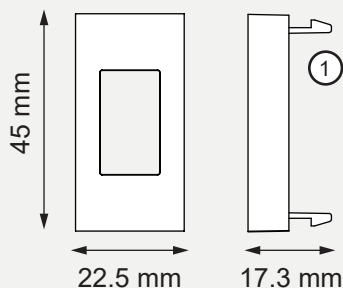

# System 45 Module Plate Rectangular cut-out 12.5 x 21.5 mm, 45 x 22.5 mm

for Displayport and HDMI adapter (81307 / 81308 / 81309 / 81310)

**white**

CE

81307 / 81309

or

81308 / 81310

optional adapters

Dimensions  
45 x 22.5 x 17.3 mm

Housing material  
PC + ABS