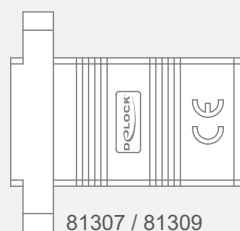

# System 45 Module Plate Rectangular cut-out 12.5 x 21.5 mm, 45 x 22.5 mm

for Displayport and HDMI adapter (81307 / 81308 / 81309 / 81310)

**white**

CE

81307 / 81309

or

81308 / 81310

optional adapters

Dimensions  
45 x 22.5 x 17.3 mm

Housing material  
PC + ABS