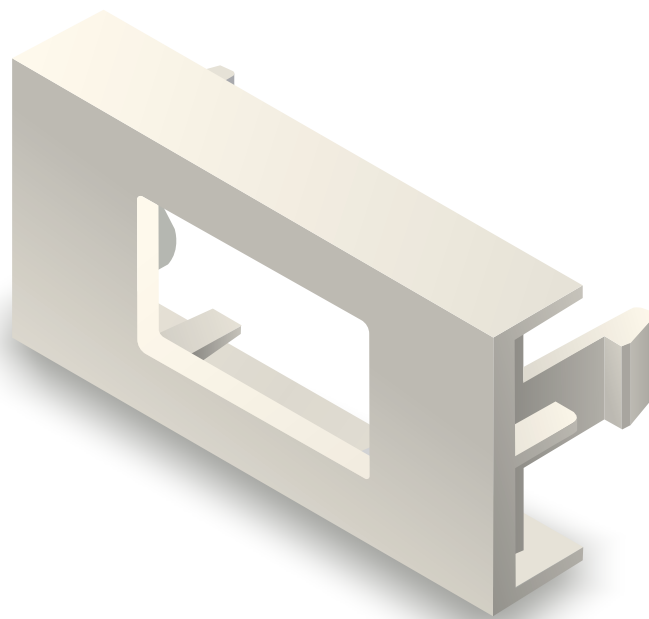

# System 45 Module Plate Rectangular cut-out 12.5 x 21.5 mm, 45 x 22.5 mm

for Displayport and HDMI adapter (81307 / 81308 / 81309 / 81310)

**white**

CE

81307 / 81309

or

81308 / 81310

optional adapters

Dimensions  
45 x 22.5 x 17.3 mm

Housing material  
PC + ABS